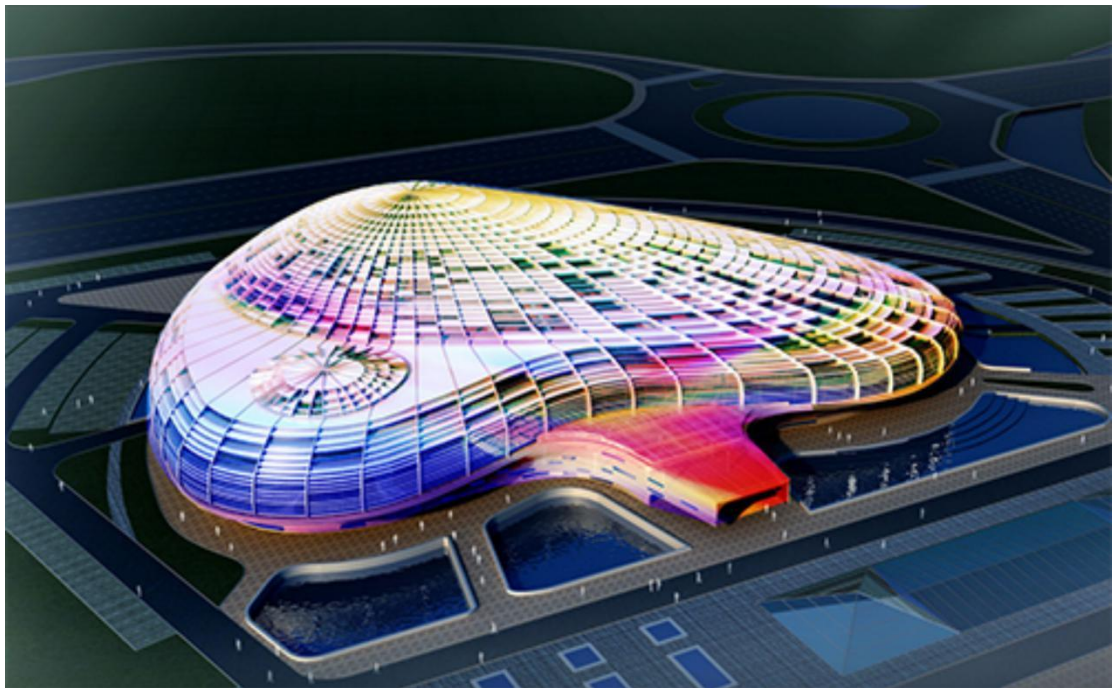

Landscape lighting solution

Reinventing light culture with technology and design

Unilumin believes that with the development of nightscape economy and urban landscape lighting, lighting technology should not only satisfy people's material enjoyment in function, but people's spiritual enjoyment in design. Therefore, Unilumin merged companies that engaged in landscape design with the purpose of creating a group that provides lighting products rich in culture, science and technology. Unilumin integrates professional and experienced elites to build targeted project teams and work out designs that combine art, technology and culture. Unilumin aims to provide customers with one-stop solution including advising, consultation, planning, design, investment, construction and operation of urban lighting, planning and design of cultural tourism lighting as well as implementation and operation of tourism lighting and lighting system solutions.

Lighting project of Shanghai Center Building

Renovation of lighting project of Huanghe River Bridge in Lanzhou

Renovation of lighting project in Jinan City

Holistic lighting project of West Lake in Hangzhou G20

Lighting project of Jiang Yin Citizen Activity Center in water

Renovation of lighting project of Qingdao Binhai Avenue